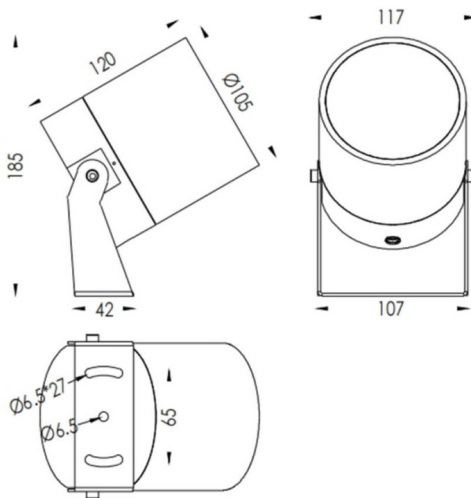

TUBEO-R

Item code	86.OS04.5341.01
Product type	Outdoor
Category	Spike Spot Light
Family	TUBEO-R
Subfamily	TUBEO-R
Pictograms	

Dimensions

Product dimensions (mm) 105(Dia)X120(H)mm

Scheme

Product	
Real power (W)	23
Real luminous flux (Lm)	1749
Luminous efficiency (Lm/W)	76
Beam angle (°)	36
Life time (h)	50000h L70B10
IP	65
Control gear	ON-OFF
Average life time (h)	50000h L70B10
Colour temperature (K)	3000
Colour consistency (SDCM)	SDCM3
CRI	80
IK	IK10